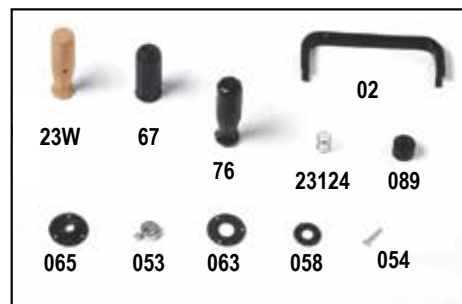

Foosball Table Parts

UNIVERSAL

Black rubber grip, small

22.....2.95 EA

Large black rubber grip

76.....3.90 EA

Wood grip, large

23W .....4.85 EA

Large rubber grip, brown

67.....3.85 EA

Screw and elastic locknut for mounting players to rod. 1.0" length screw.

240......59 EA

Screw and elastic lock nut for mounting players to rod. 1.5" length screw.

054......59 EA

Solid chrome plated steel rod

302 2 player.....24.95 ea

303 3 or 1 player.....24.95 ea

305 5 player.....24.95 ea

Hollow competition rod

502 2 player.....42.95 ea

503 3 or 1 player.....46.95 ea

505 5 player.....48.95 ea

Rubber Bumper

089......85 ea

Plastic Rod Bearing

065.....2.20 ea

Goalie stop ring

053.....2.60 ea

Metal rod washer

058......75 ea

Plastic washer

059......59 ea

Metal face plate

063.....2.35 ea

Chrome spring

23124.....2.89 ea

Ball entry dish

072.....2.90 ea

Table leg boot

074.....7.95 ea

Plastic rod end cap

049......59 ea

Goalie hole liner

02.....4.90 ea

Ball return liner

04.....6.95 ea

Scoremarkers (Set of 2 – Includes side mounting brackets).

23128.....19.95 pr

Scoremarker Side Brackets (Set of 4).

23139.....6.95 set

Book: Foosball Rules

6620.....6.75 ea

Video: Fundamentals of Foosball

6740.....28.95 ea

Super Slick rod cleaner, 2 oz.

125.....7.25 ea

Rod ball bearing set

062.....7.95 ea

Generic rod bearing set, 2 pieces

069.....6.95 ea

Ramp and guard set (Brown or Gray).

RGS.....38.95 ea

Premier Soccer Playfield (Brown or Gray).

SPF.....45.95 ea

Deluxe heavy lined vinyl table cover, black.

705.....65.00 ea

TORNADO

Table bumper

1060.....3.85 ea

Rollpin for mounting players

200.....2.80 ea

Roll pin punch

6670.....7.65 ea

Bearing, 2 halves

5210.....8.90 ea

Bearing wrench

5191.....7.95 ea

Bearing nut

5201.....3.85 ea

Rod Handle

6700.....7.95 ea

MAINTENANCE KITS

UNIVERSAL 4 players, 2 screws and nuts, 6 white foosballs, lube, 2 rod bearings, 2 metal washers, 2 face plates, 4 rod caps, 1 goalie stop ring, and 2 bumpers. Insert player part number into kit number below.

UMK-X 62.00

TORNADO SUPREME Includes 4 counterbalanced players, 6 Tornado foosballs, 4 roll pins, roll pin punch, silicone lube, 2 bearings, 1 bearing nut, and 2 bumpers. Fits Cyclone, Tournament and coin-op tables.

TSK 78.00

Northwestern

Foosball Dispensers

Durable and well designed for table tennis balls or foosballs. Plexiglass window protects against breakage.

NW-60 (holds approximately 50 balls) Set for .25 cents .....138.00 ea

S-8025 (holds approximately 70 balls) Set for .25 / **S-8050** Set for .50 ....156.00 ea

BC-8050 (holds approx 100 balls) Set for .50 / **BC-80100** Set for 1.00..178.00 ea

Iron stand with heavy floor plate for Northwestern dispensers.

60STD .....68.00 ea

Toll Free Order Line:

888/GAMES-77 (426-3777) ORDER BY FAX: 888/GAMES-01 (426-3701)