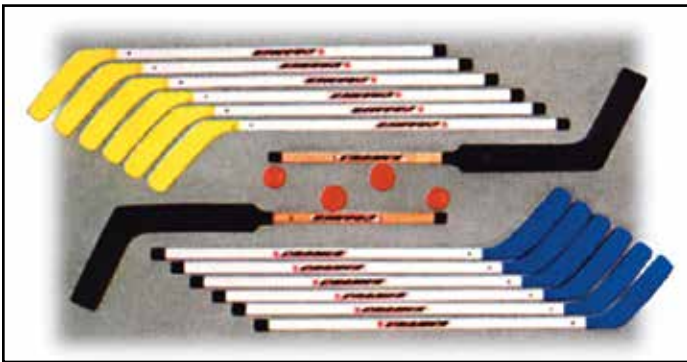

FHDS

NEW THE ALUMINATOR™ These sets include strong aluminum shafts with patented convex shape, superior grip and reinforced plastic blades. With 12 sticks, 2 balls, 2 soft shot pucks, 2 replacement blades, and instruction booklet. Sizes 45" and 50".

A-45.....	195.00
A-50.....	198.00

NEW PROFESSIONAL OUTDOOR SET These 56" sets feature extra thick, reinforced black/white outdoor blades to withstand tough play. Available with convex-grip aluminum shafts or durable hardwood. With 12 sticks, 2 balls, 2 soft shot pucks, 2 replacement blades, and instruction booklet.

A-56 Aluminum.....	145.00
W-56 Hardwood.....	210.50

GOALS

Pro Hockey Goal for street or floor hockey. With 1 5/8" heavy duty PVC tubing and deluxe nylon net. 42"H x 27"D.

HG-54 width 54"	62.00 ea
HG-72 width 72"	68.00 ea

ALL PURPOSE GOAL in rugged white PVC withstands the roughest treatment. Perfect for soccer, lacrosse, and hockey. 54"Wx44"Hx26"D.

AG-155.....	89.90 ea

NEW COLLAPSIBLE GOAL Easy to set up and store. Made of durable high impact V66 PVC. Lightweight and sturdy. Nylon net, anchoring stakes, and optional back brace included. 72"Wx48"Hx36"D.

AG-175.....	122.95 ea